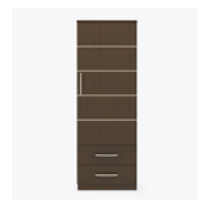

hollywood

Single Wardrobe
1 Drawer, 1 Door

hollywood

Single Wardrobe

1 Drawer, 1 Door

Defined by clean lines and sparkling 3/8" brushed aluminum inlays, Kwalu's Hollywood collection transports you to the Golden Age of American cinema. This glamorous collection includes a bedside, wardrobe, chest, headboard, footboard and so much more. Completely customizable from fit to finish.

100° self-closing, kitchen-grade Blum® Euro Hinges provide a smooth motion.

Drawers

Are constructed with both dowel and mechanical fasteners for additional strength. 100lb static and dynamic load Euro Drawer Slides allow for easy opening and closing.

Clothes Rod

Standard clothing rod may be attached at ADA height of 48" from the floor.

Aluminum Inlay

This collection is identified by 3/8" brushed aluminum inlays.

Other Wardrobe Styles

Hollywood wardrobes include a number of Single and Double styles.