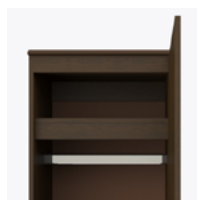

hollywood

Single Wardrobe
1 Drawer, 1 Door

hollywood

Single Wardrobe

1 Drawer, 1 Door

Defined by clean lines and sparkling 3/8" brushed aluminum inlays, Kwalu's Hollywood collection transports you to the Golden Age of American cinema. This glamorous collection includes a bedside, wardrobe, chest, headboard, footboard and so much more. Completely customizable from fit to finish.

Model: HLWR11R
25W 23.75D 71H

Features

Durable Finish

Kwalu's proprietary finish doesn't have any of the drawbacks of wood. The finish is moisture impervious, easy to clean and maintenance-free.

Door Hinges

Clothes Rod

Standard clothing rod may be attached at ADA height of 48" from the floor.

Aluminum Inlay

This collection is identified by 3/8" brushed aluminum inlays.

Other Wardrobe Styles

Hollywood wardrobes include a number of Single and Double styles.