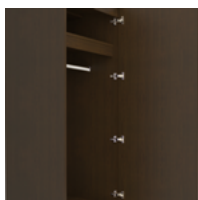

hollywood

Single Wardrobe
1 Drawer, 1 Door

hollywood

Single Wardrobe

1 Drawer, 1 Door

Defined by clean lines and sparkling 3/8" brushed aluminum inlays, Kwalu's Hollywood collection transports you to the Golden Age of American cinema. This glamorous collection includes a bedside, wardrobe, chest, headboard, footboard and so much more. Completely customizable from fit to finish.

Model: HLWR11R
25W 23.75D 71H

Features

Durable Finish

Kwalu's proprietary finish doesn't have any of the drawbacks of wood. The finish is moisture impervious, easy to clean and maintenance-free.

Door Hinges

100° self-closing, kitchen-grade Blum® Euro Hinges provide a smooth motion.

Drawers

Are constructed with both dowel and mechanical fasteners for additional strength. 100lb static and dynamic load Euro Drawer Slides allow for easy opening and closing.

Clothes Rod

Standard clothing rod may be attached at ADA height of 48" from the floor.

Aluminum Inlay

This collection is identified by 3/8" brushed aluminum inlays.

Other Wardrobe Styles

Hollywood wardrobes include a number of Single and Double styles.